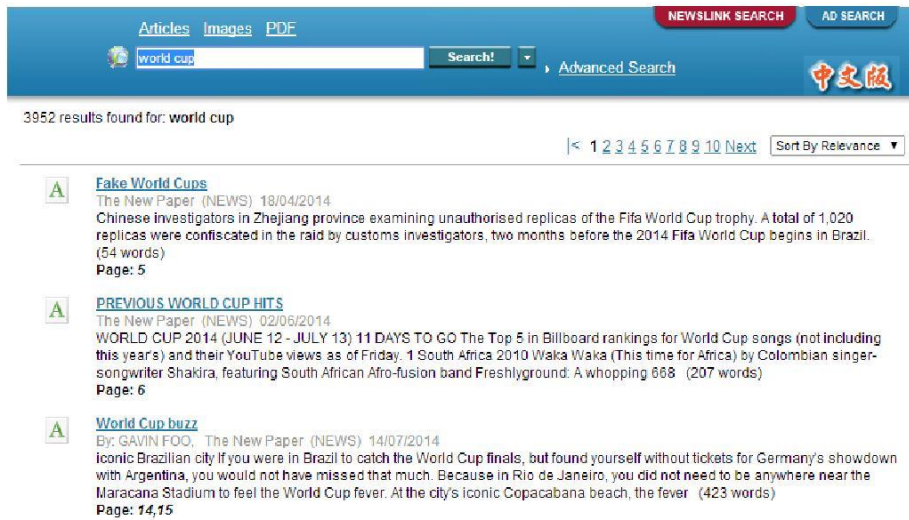

Newslink Search

Standard Search

To use Standard search:

1. Input keyword(s) related to news article.
Example: world cup
2. Click Search button to display the results.

3. Search results will be displayed for the keyword(s) used.